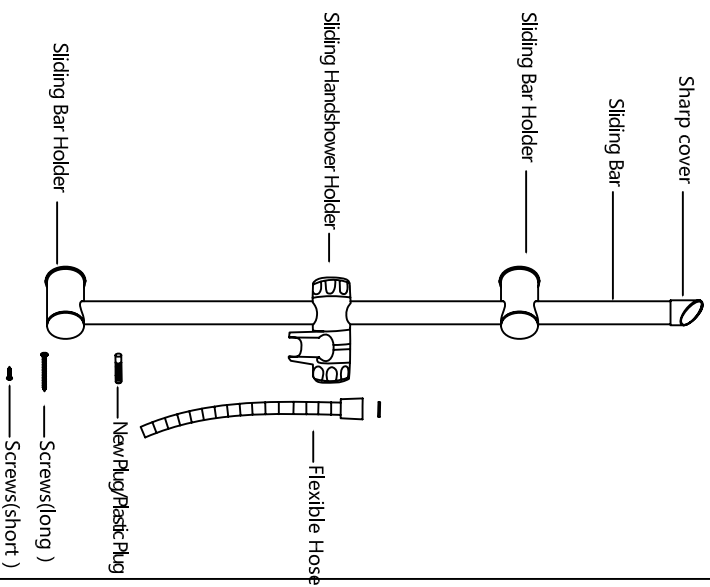

# Parts List

1. Sliding Bar 1 pc
2. Sliding Bar Holder 2pcs
3. Screws 2pcs(long )
4. New Plug/Plastic Plug 2pcs
5. Screws 1pc ( short )
6. Flexible Hose 1pc
7. Hand Shower 1pc
8. Sharp cover 1pc

FIRST

SECOND

THIRD

FORTH

FIFTH

SIXTH

SEVENTH