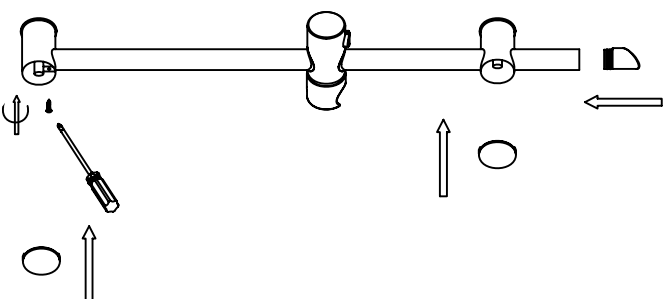

Parts List

1. Sliding Bar 1 pc
2. Sliding Bar Holder 2pcs
3. Screws 2pcs(long)
4. New Plug/Plastic Plug 2pcs
5. Screws 1pc (short)
6. Flexible Hose 1pc
7. Hand Shower 1pc
8. Sharp cover 1pc

FIRST

SECOND

THIRD

FORTH

FIFTH

SIXTH

SEVENTH