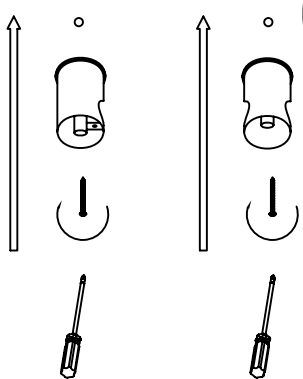

Parts List

1. Sliding Bar 1 pc
2. Sliding Bar Holder 2pcs
3. Screws 2pcs(long)
4. New Plug/Plastic Plug 2pcs
5. Screws 1pc (short)
6. Flexible Hose 1pc
7. Hand Shower 1pc
8. Sharp cover 1pc

FIRST

SECOND

THIRD

FORTH

FIFTH

SIXTH

SEVENTH