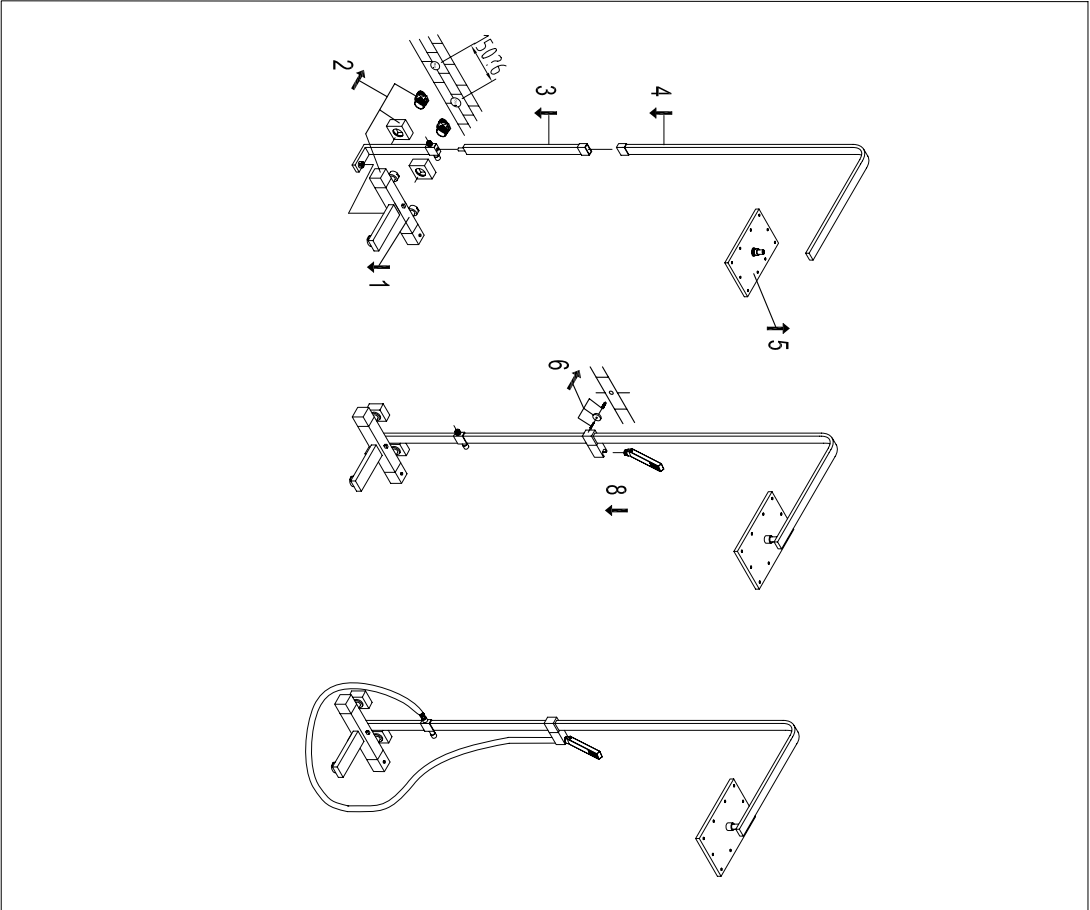

Two-handle shower mixer with rain shower

Art NO: JF23031

Installation

Technique drawing