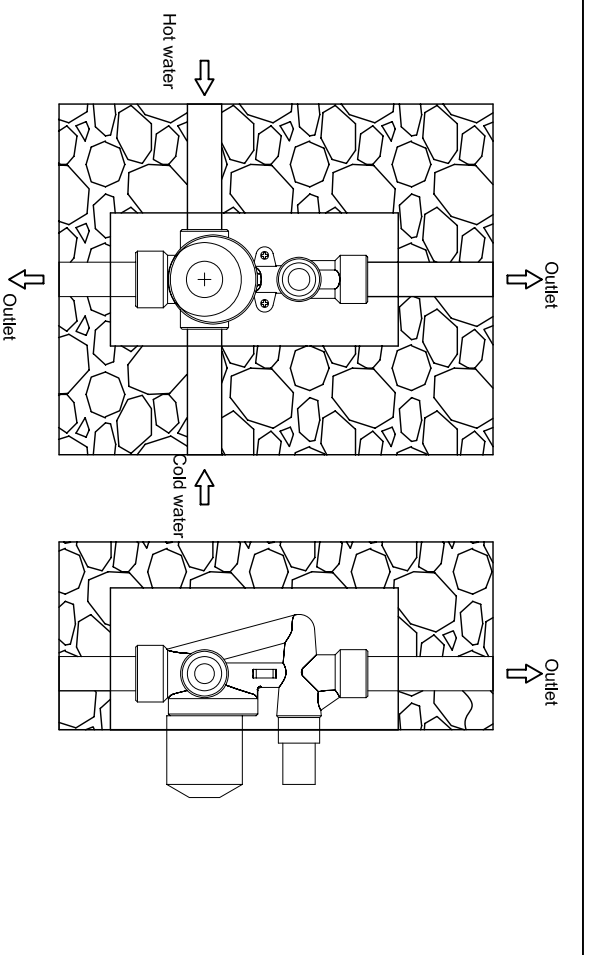

Single lever 4-way wall-mounted mixer

Art No.:JF23070

Installation

Technique drawing

Explosion drawing