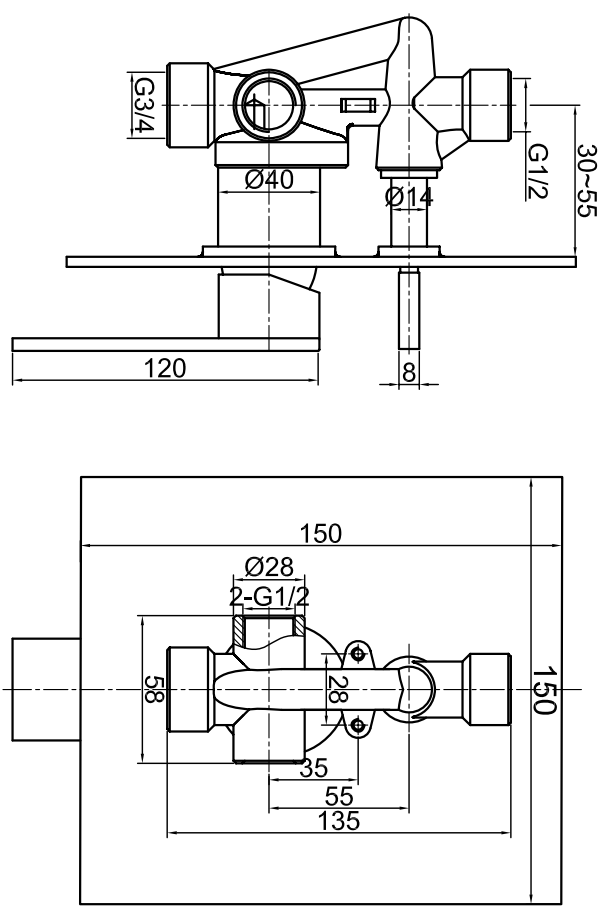

Single lever 4-way wall-mounted mixer

Art No.:JF23070

Installation

Technique drawing

Explosion drawing