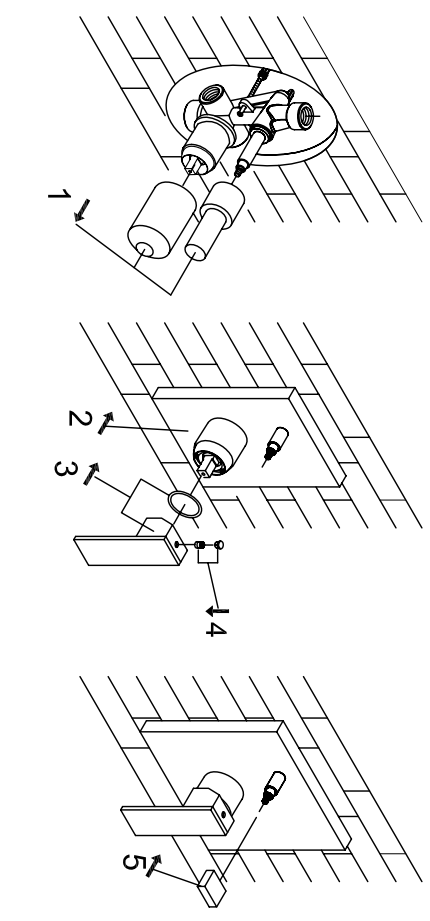

Single lever 4-way wall-mounted mixer

Art No.:JF23070

Installation

Technique drawing

Explosion drawing