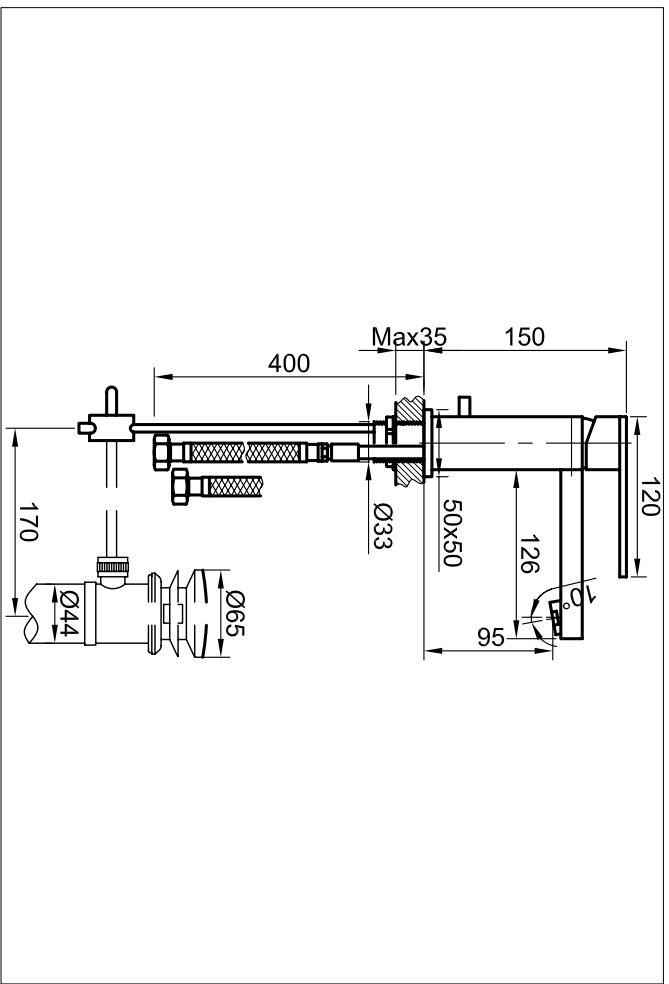

# Single lever basin mixer

Art No: JF23114

## Technique drawing

## Explosion drawing