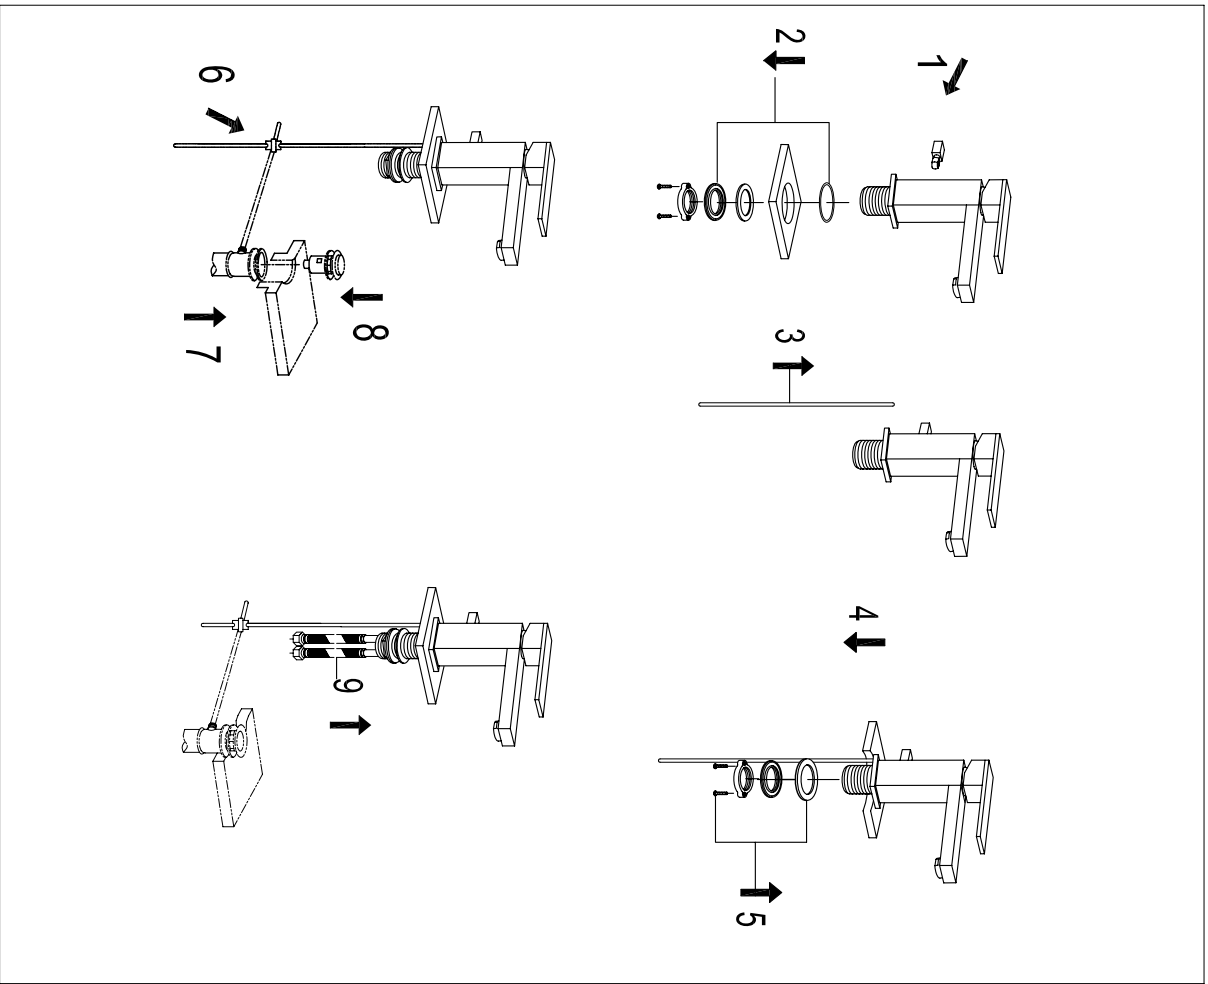

# Single lever basin mixer

Art No: JF23114

## Installation

## Technique drawing

## Explosion drawing